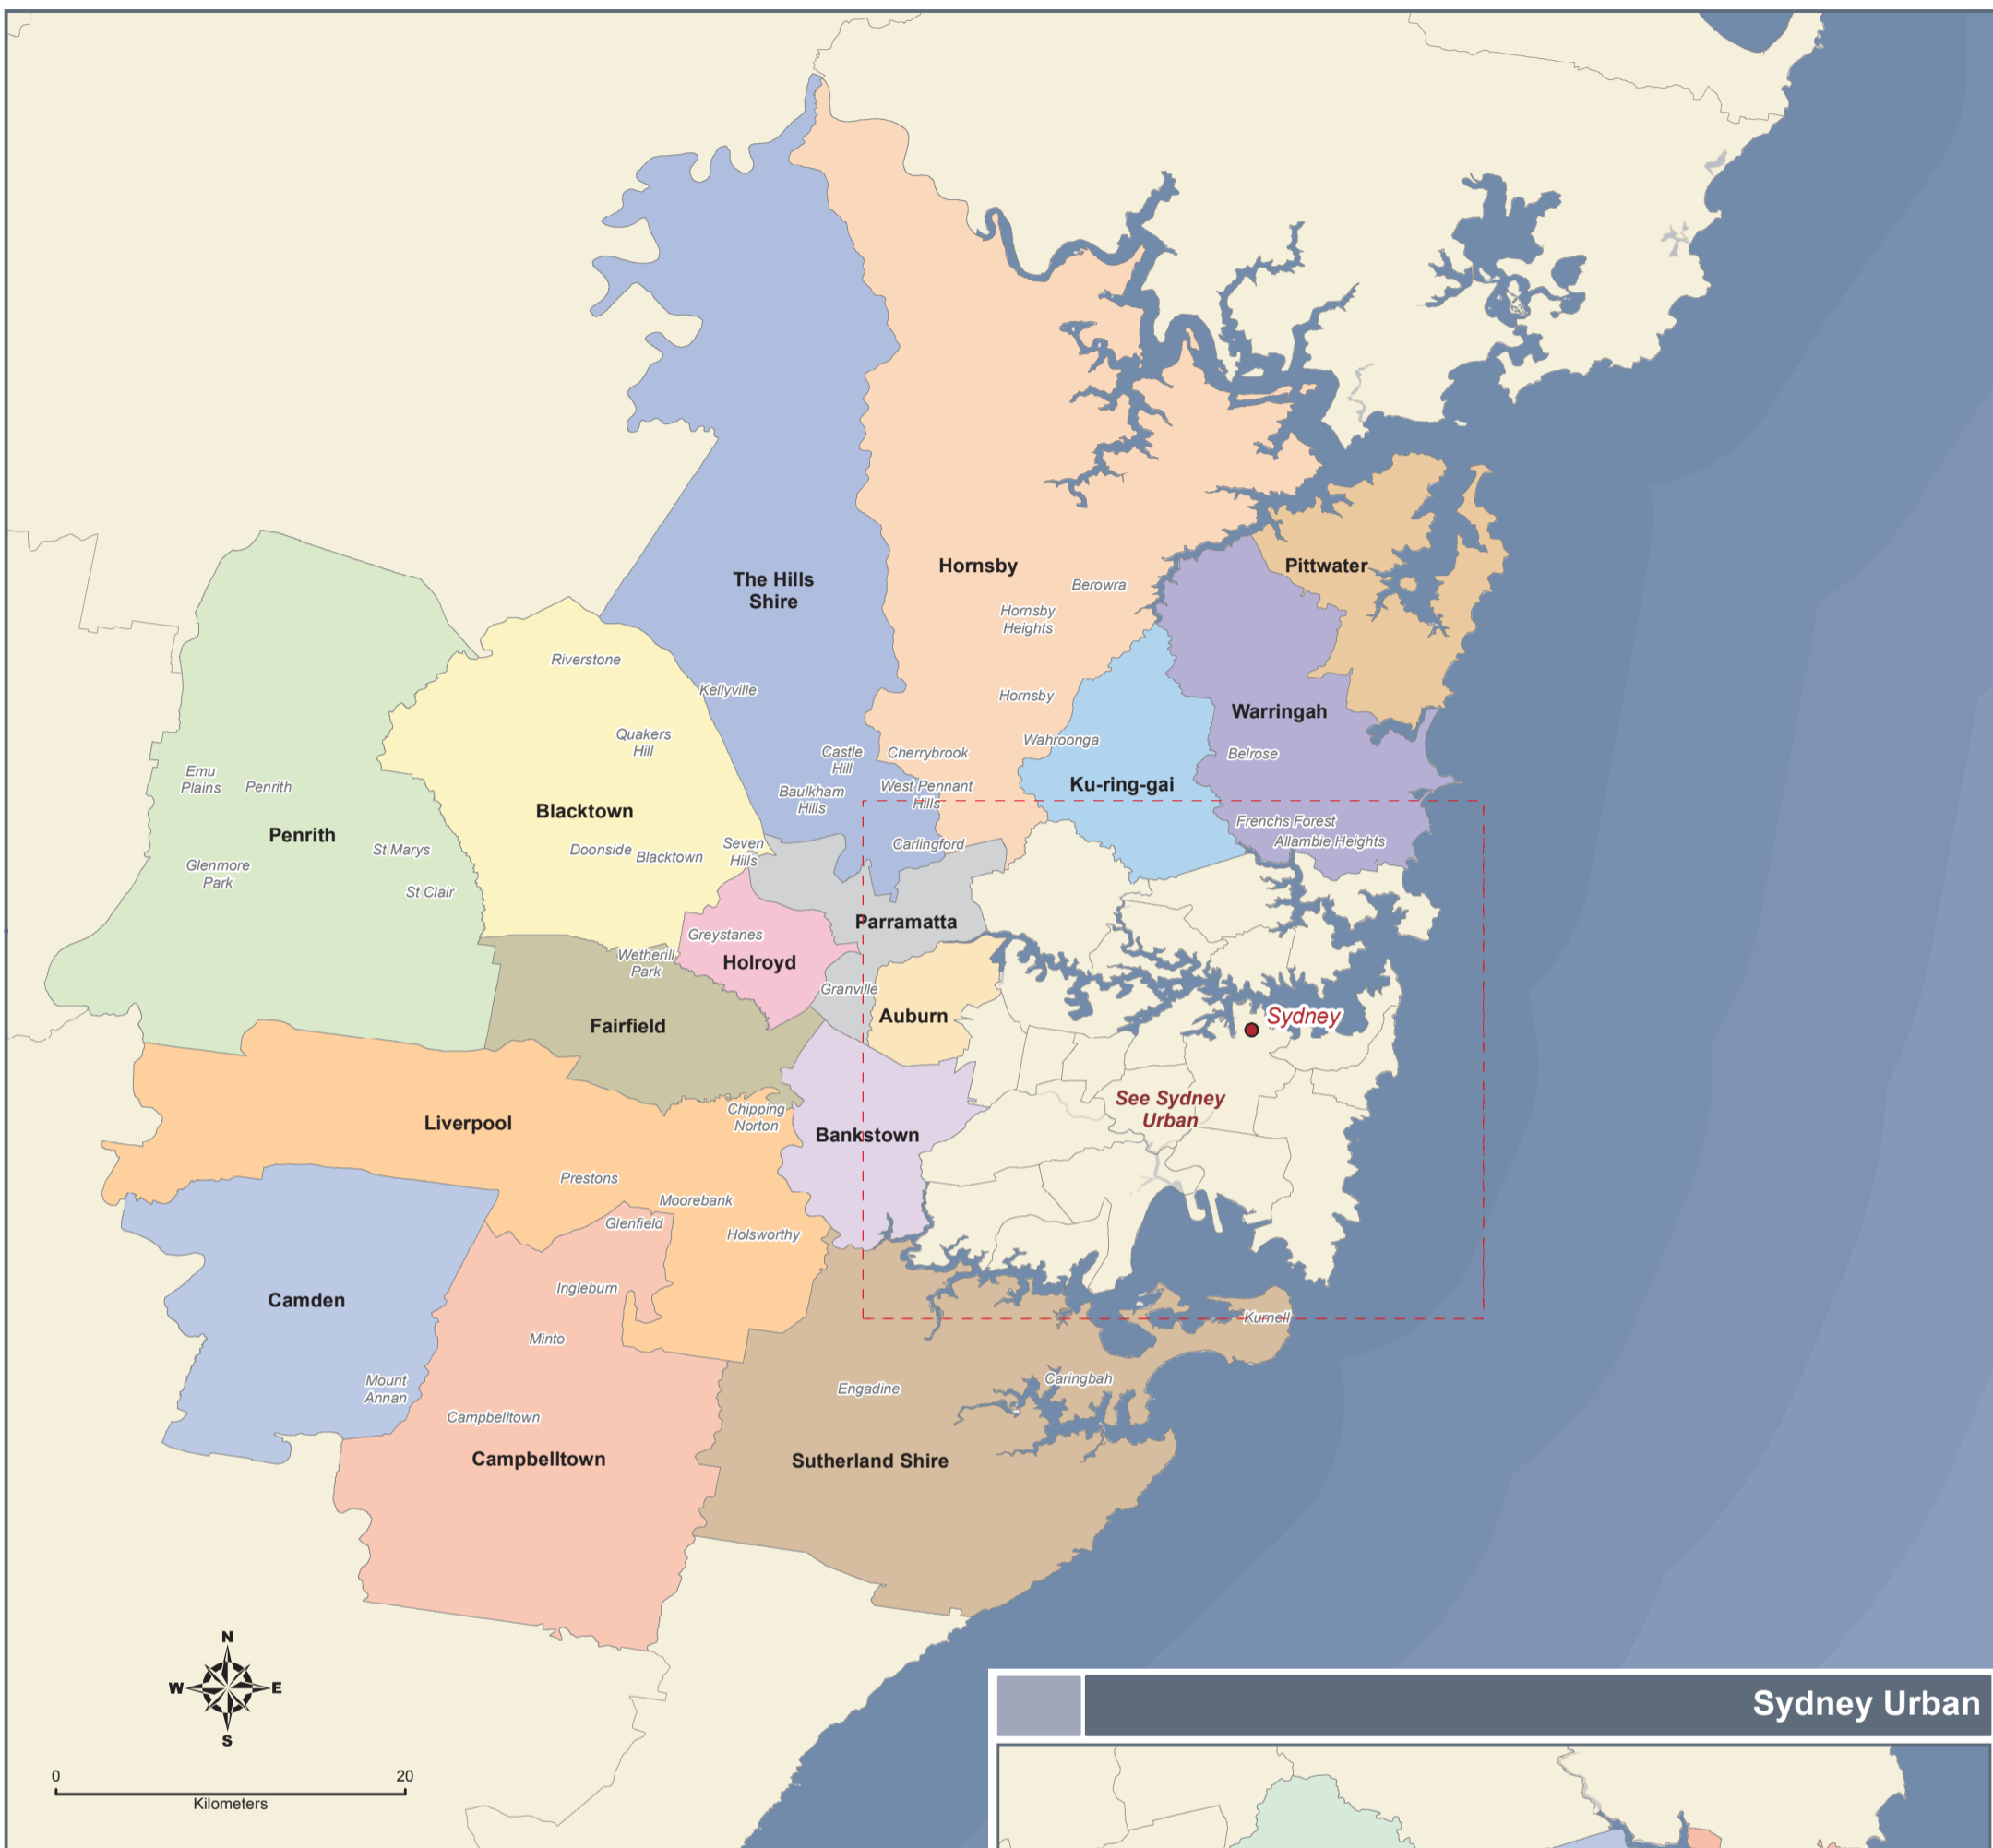

New South Wales (Sydney)

2013 -14 Local Government Areas and Declared Local Governing Bodies

Sydney Urban

Towns/Population Centres

- Town/Populated Centre
- State/Territory Capital
- ★ National Capital
- State Borders

Map colours are only an aid in representing individual LGA regions

Australian Government
Department of Infrastructure
and Regional Development