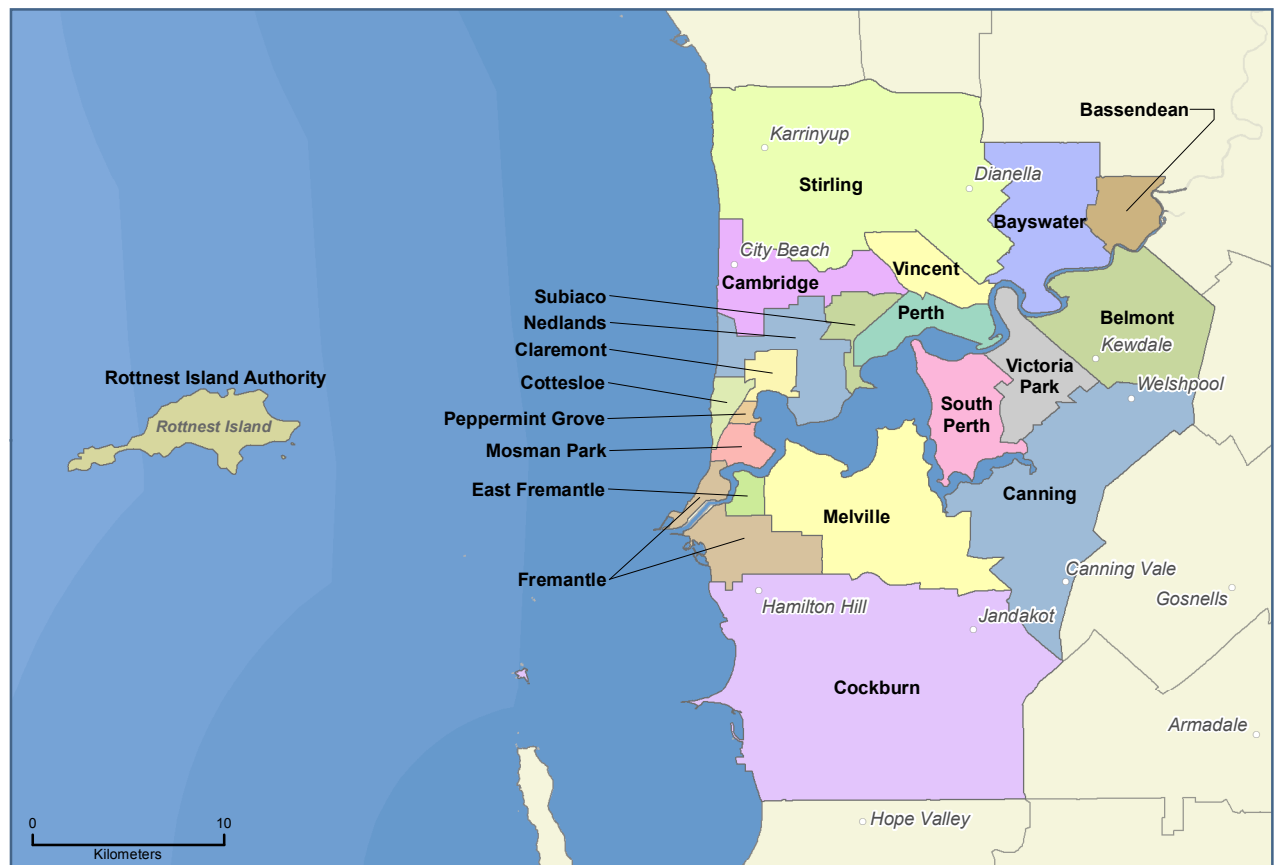

Western Australia

2012-13 Local Government Areas and Declared Local Governing Bodies

South West WA

Prepared July 2012 by the Department of Infrastructure and Regional Development. 2012 Local Government Area boundaries as supplied by the Australian Bureau of Statistics.

Perth Urban

Towns/Population Centres

- Town/Populated Centre
- State/Territory Capital
- ★ National Capital
- State Borders

Map colours are only an aid in representing individual LGA regions