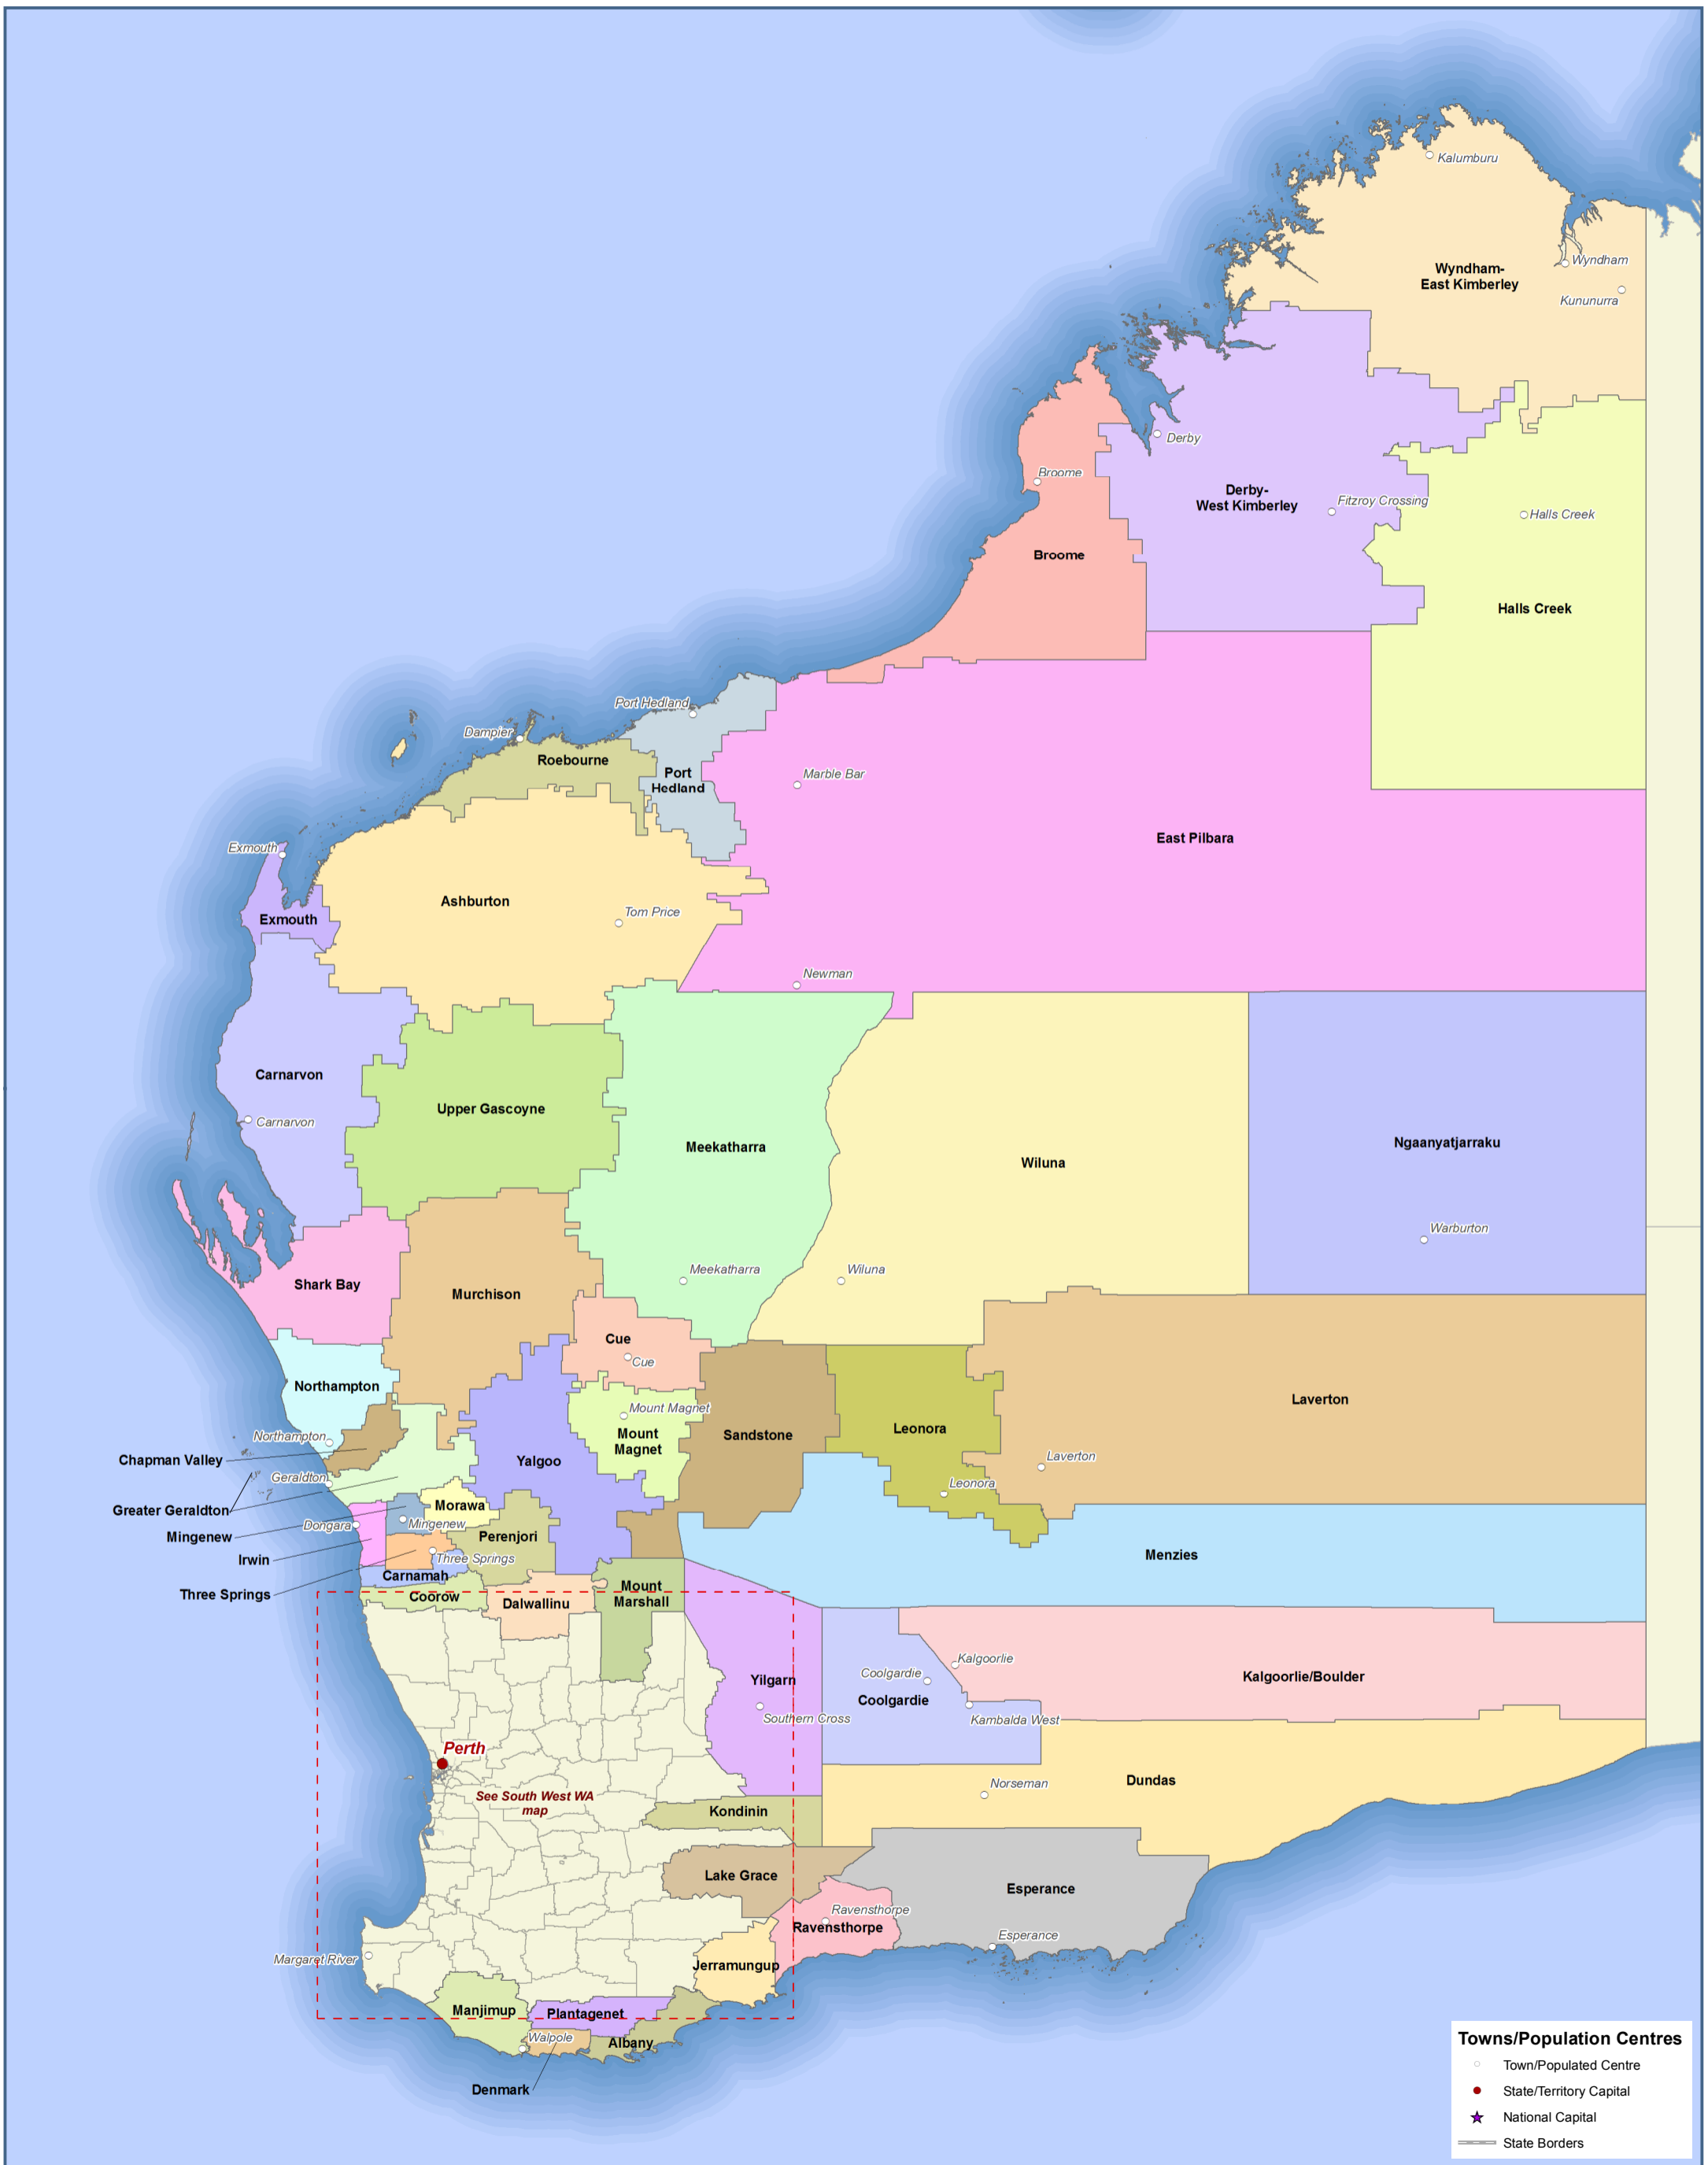

Western Australia

2012-13 Local Government Areas and Declared Local Governing Bodies

Towns/Population Centres

- Town/Populated Centre
- State/Territory Capital
- ★ National Capital
- State Borders

Changes to Local Government Areas 2011-2012
 July 2011: Geraldton-Greenough and Mullewa Councils amalgamate forming the Greater City of Geraldton Council

Map colours are only an aid in representing individual LGA regions