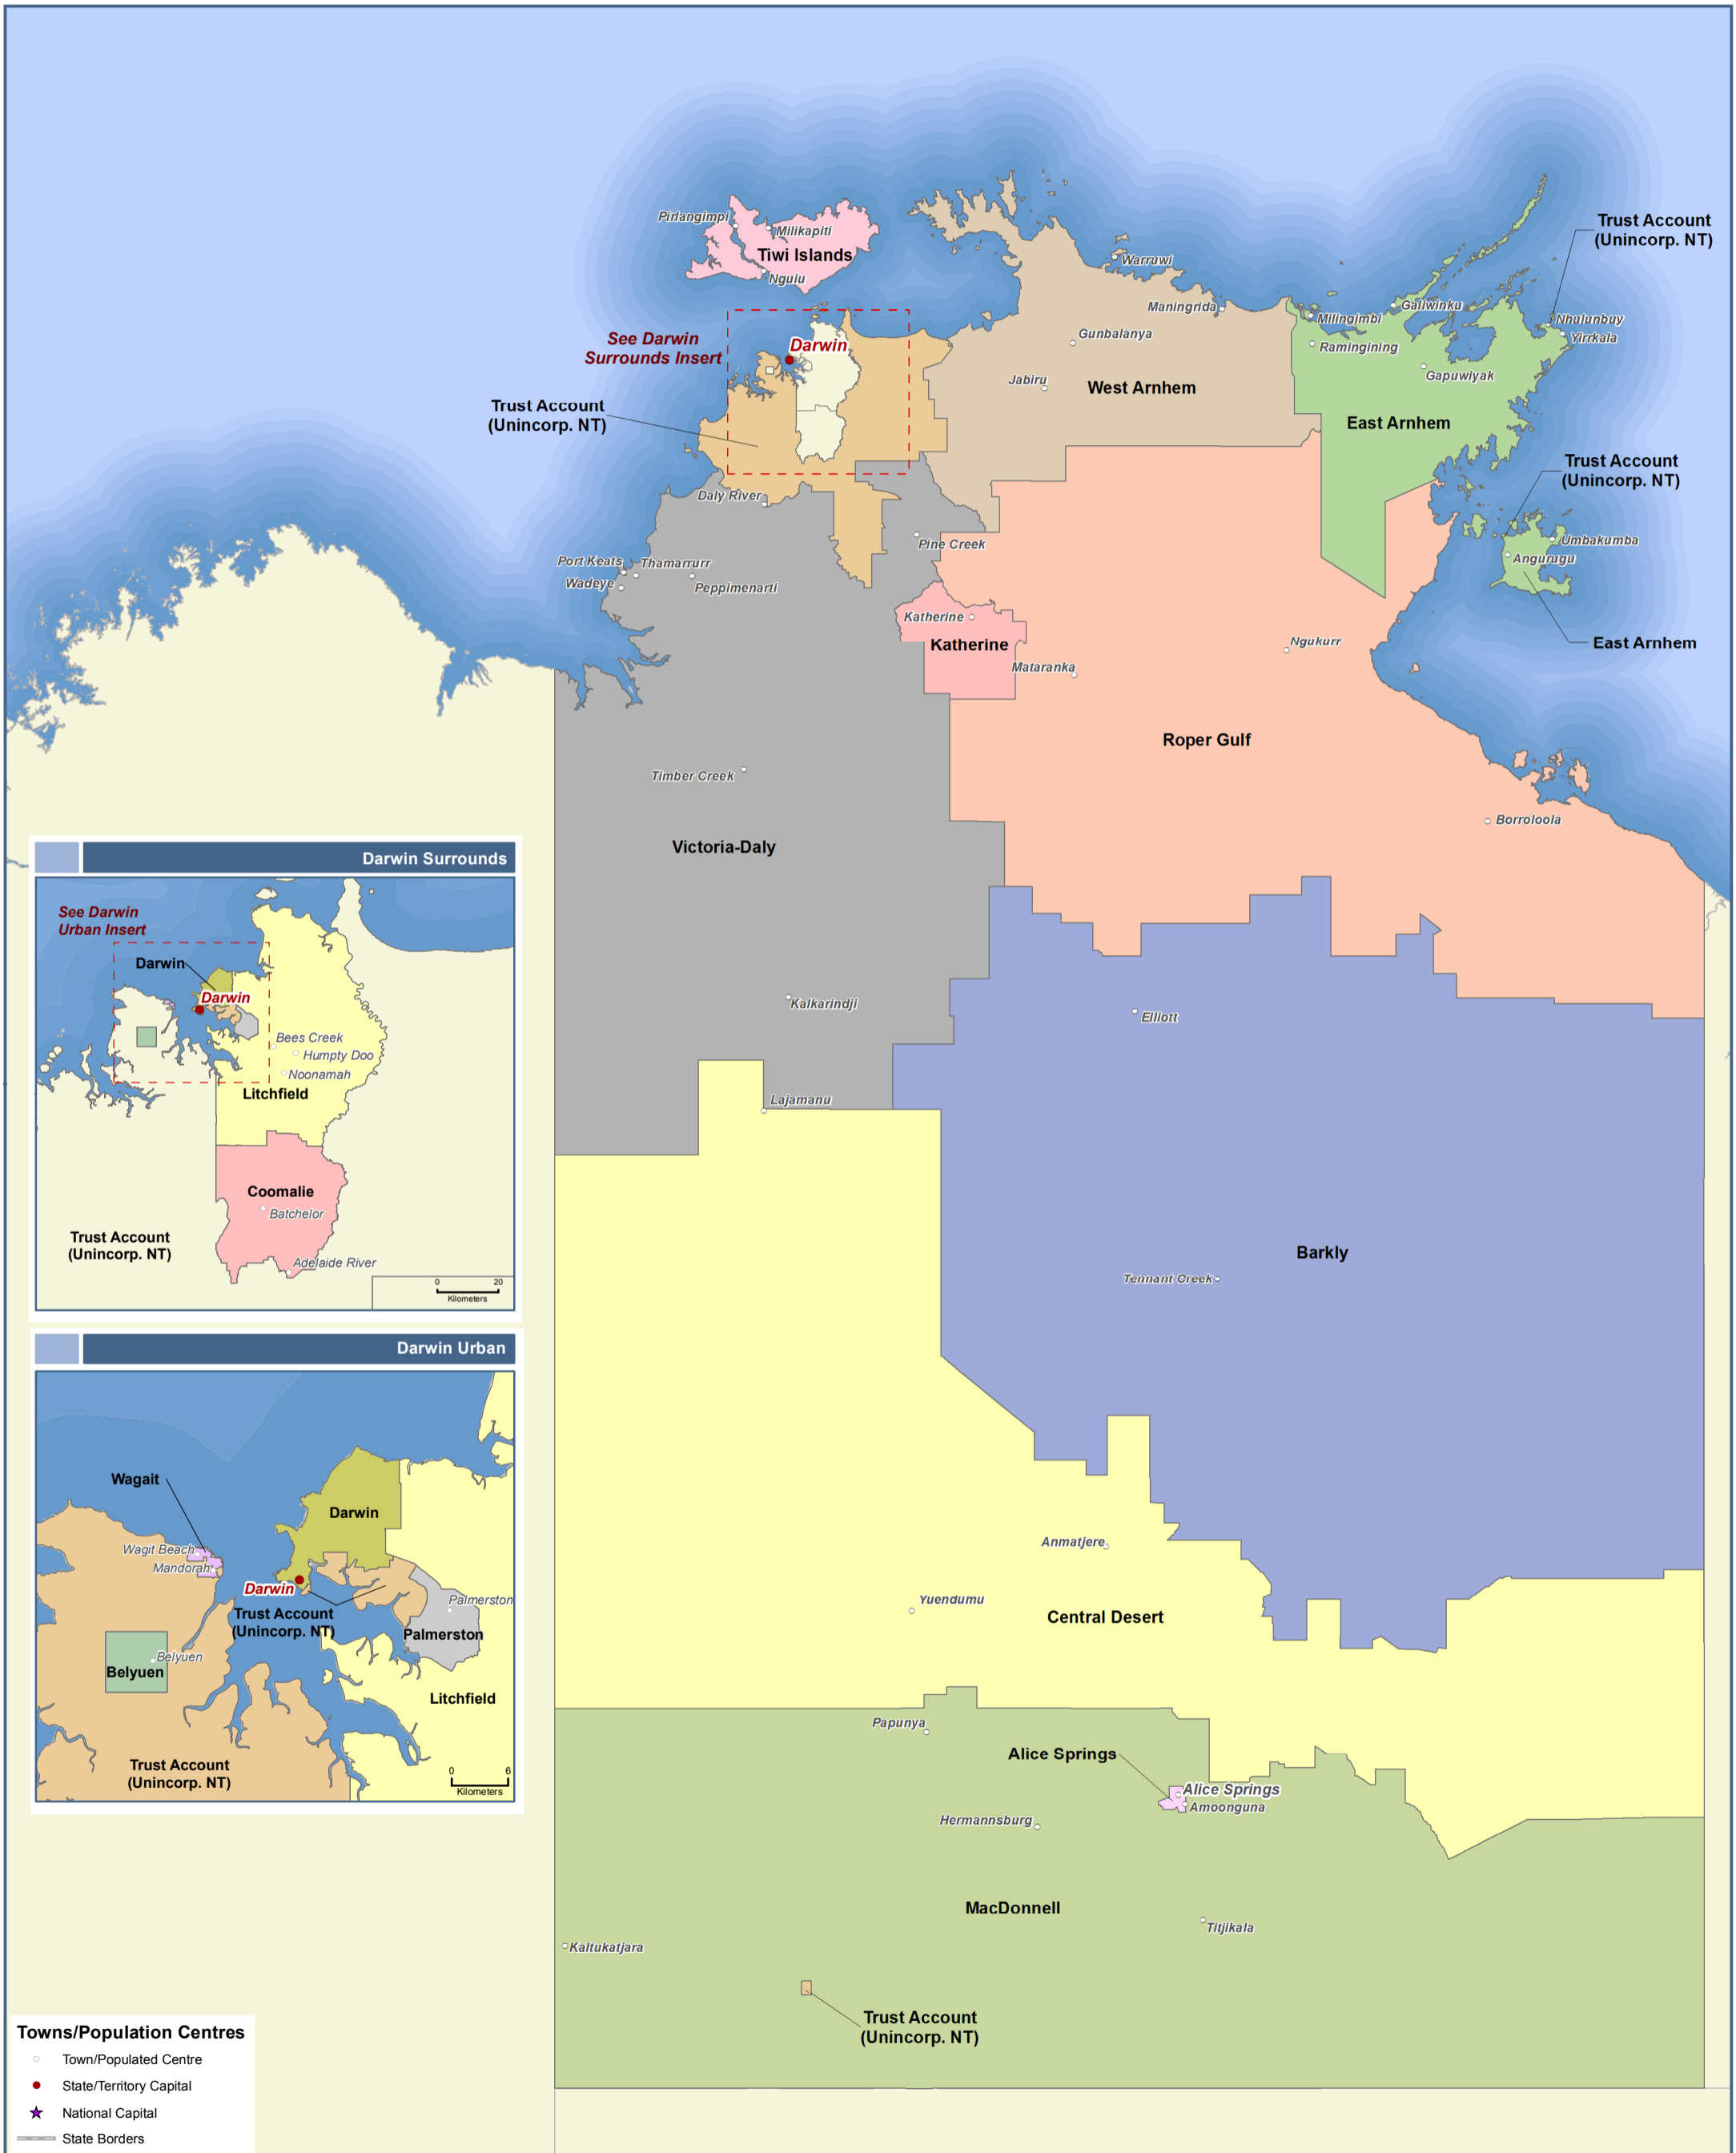

Northern Territory

2012-13 Local Government Areas and Declared Local Governing Bodies

Map colours are only an aid in representing individual LGA regions