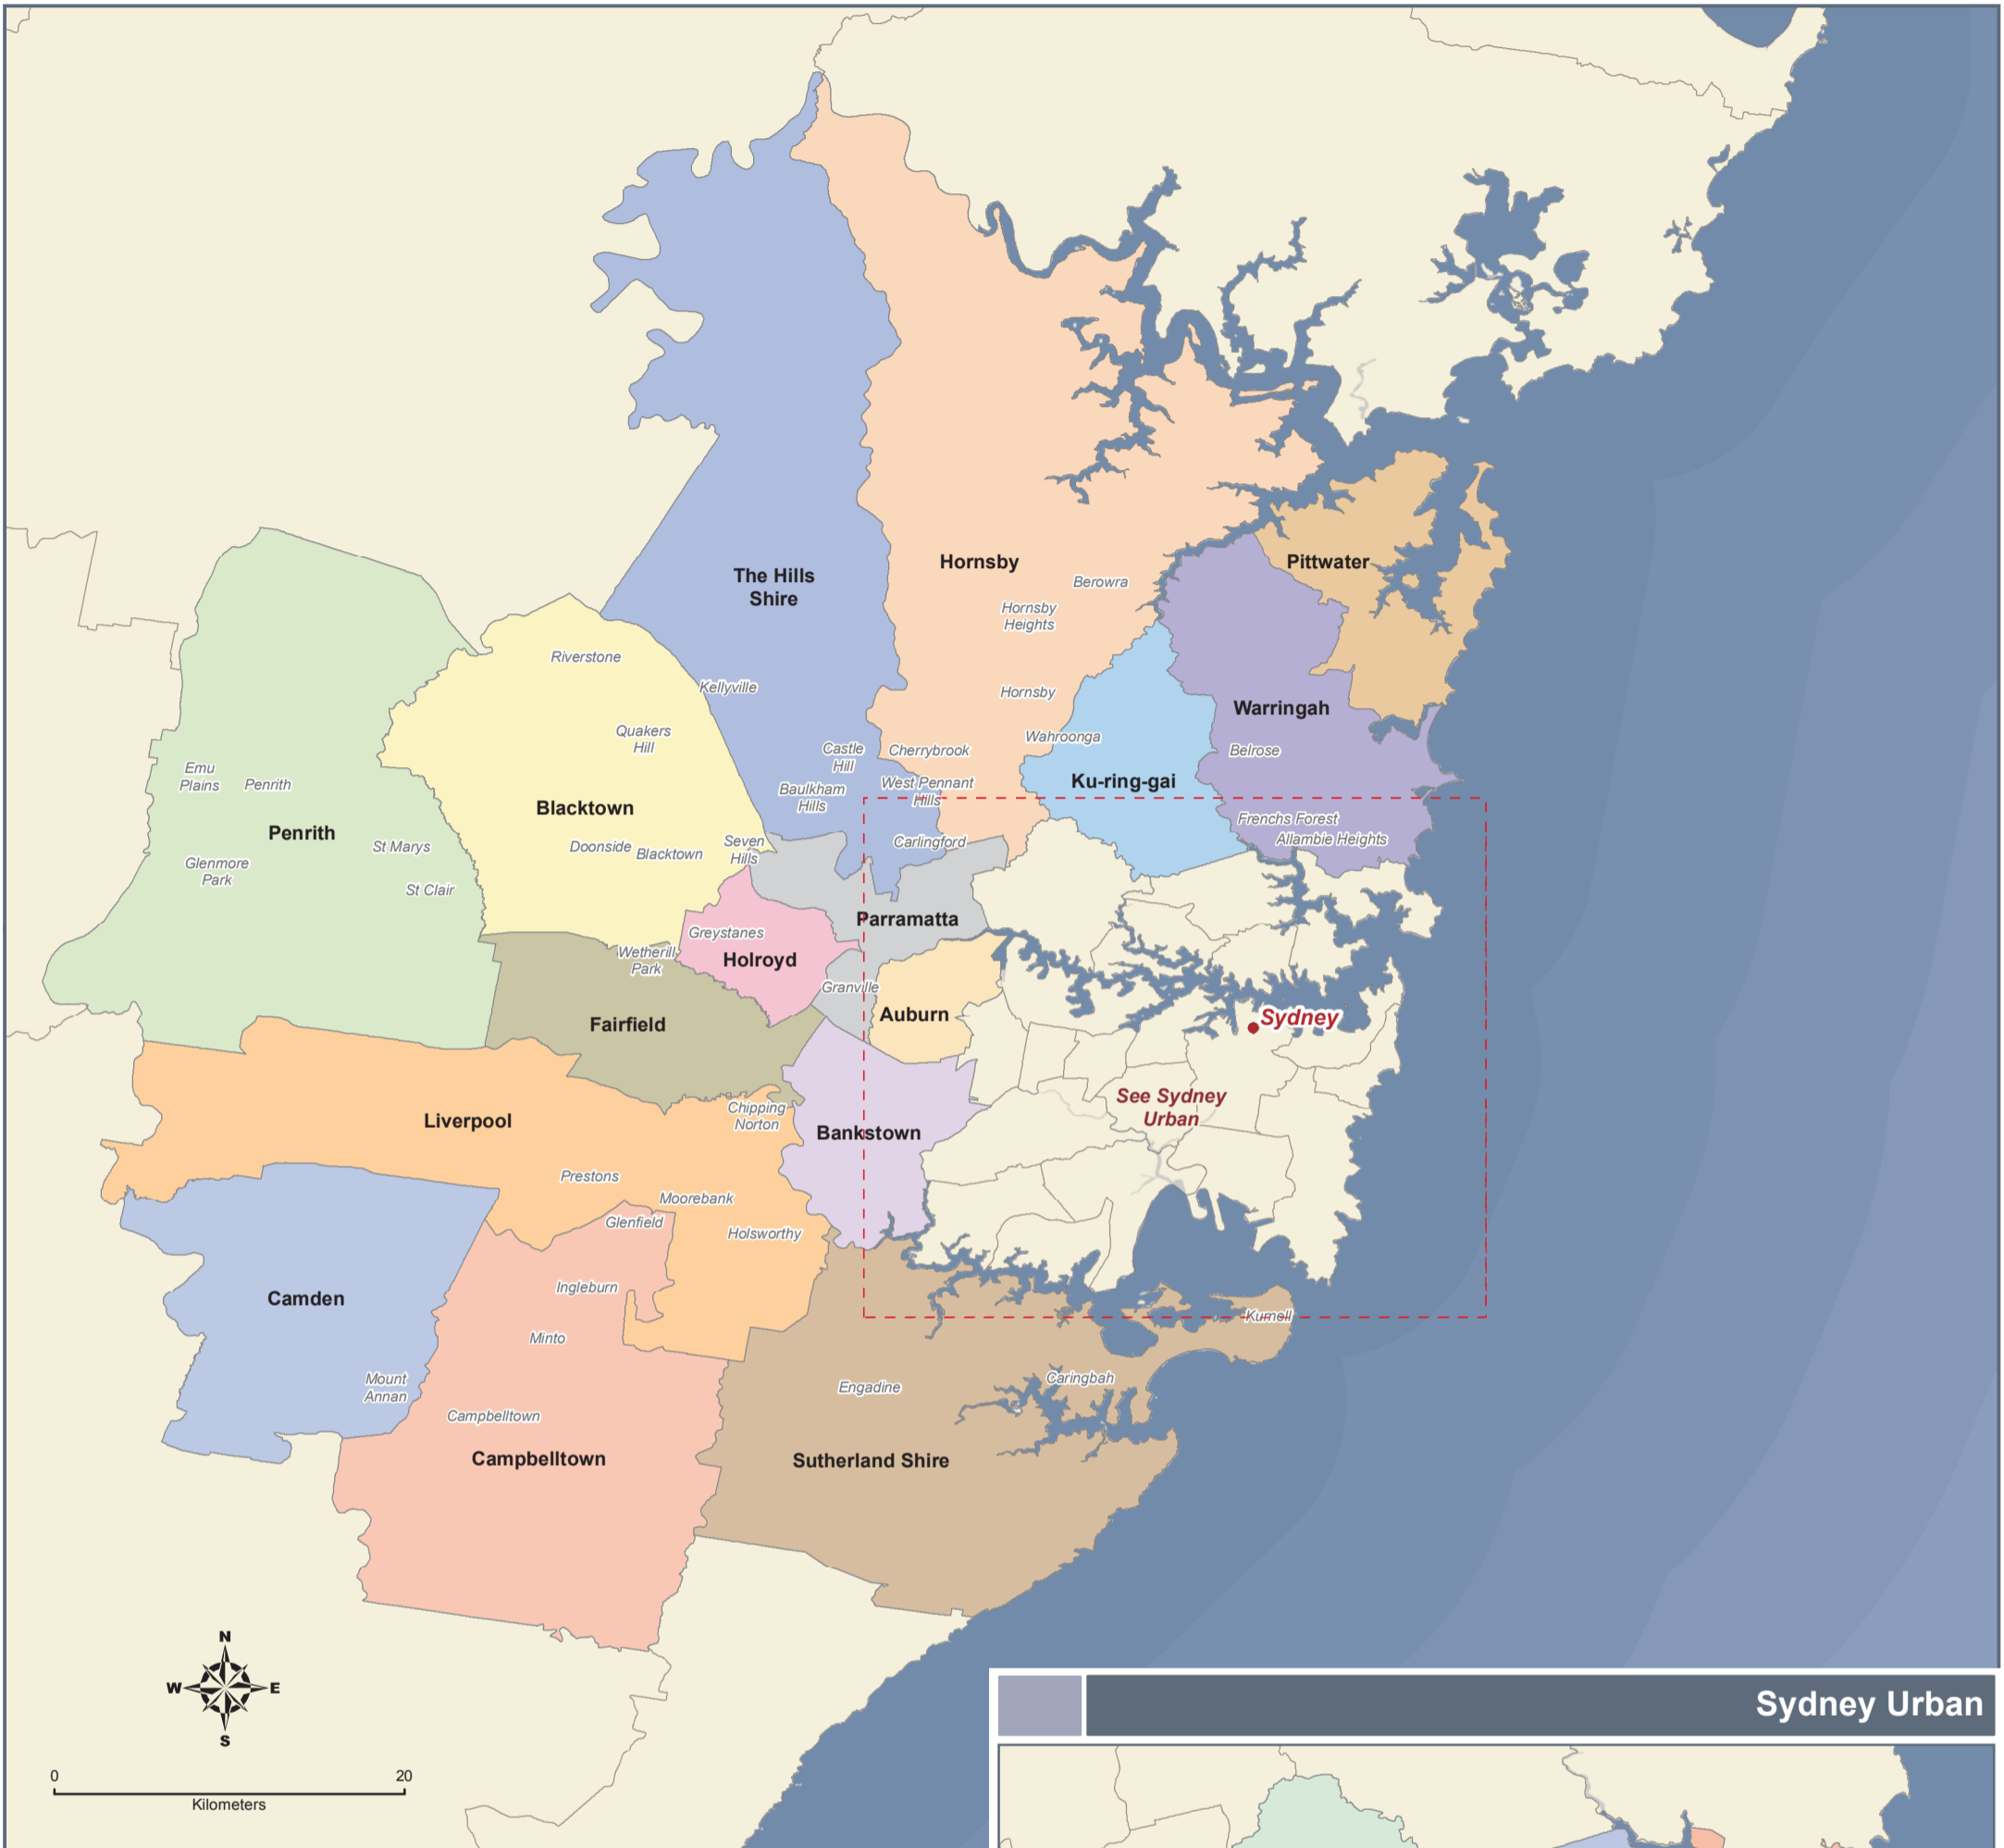

New South Wales (Sydney)

2012 -13 Local Government Areas and Declared Local Governing Bodies

Sydney Urban

Towns/Population Centres

- Town/Populated Centre
- State/Territory Capital
- National Capital
- State Borders

Map colours are only an aid in representing individual LGA regions

Australian Government
Department of Infrastructure
and Regional Development